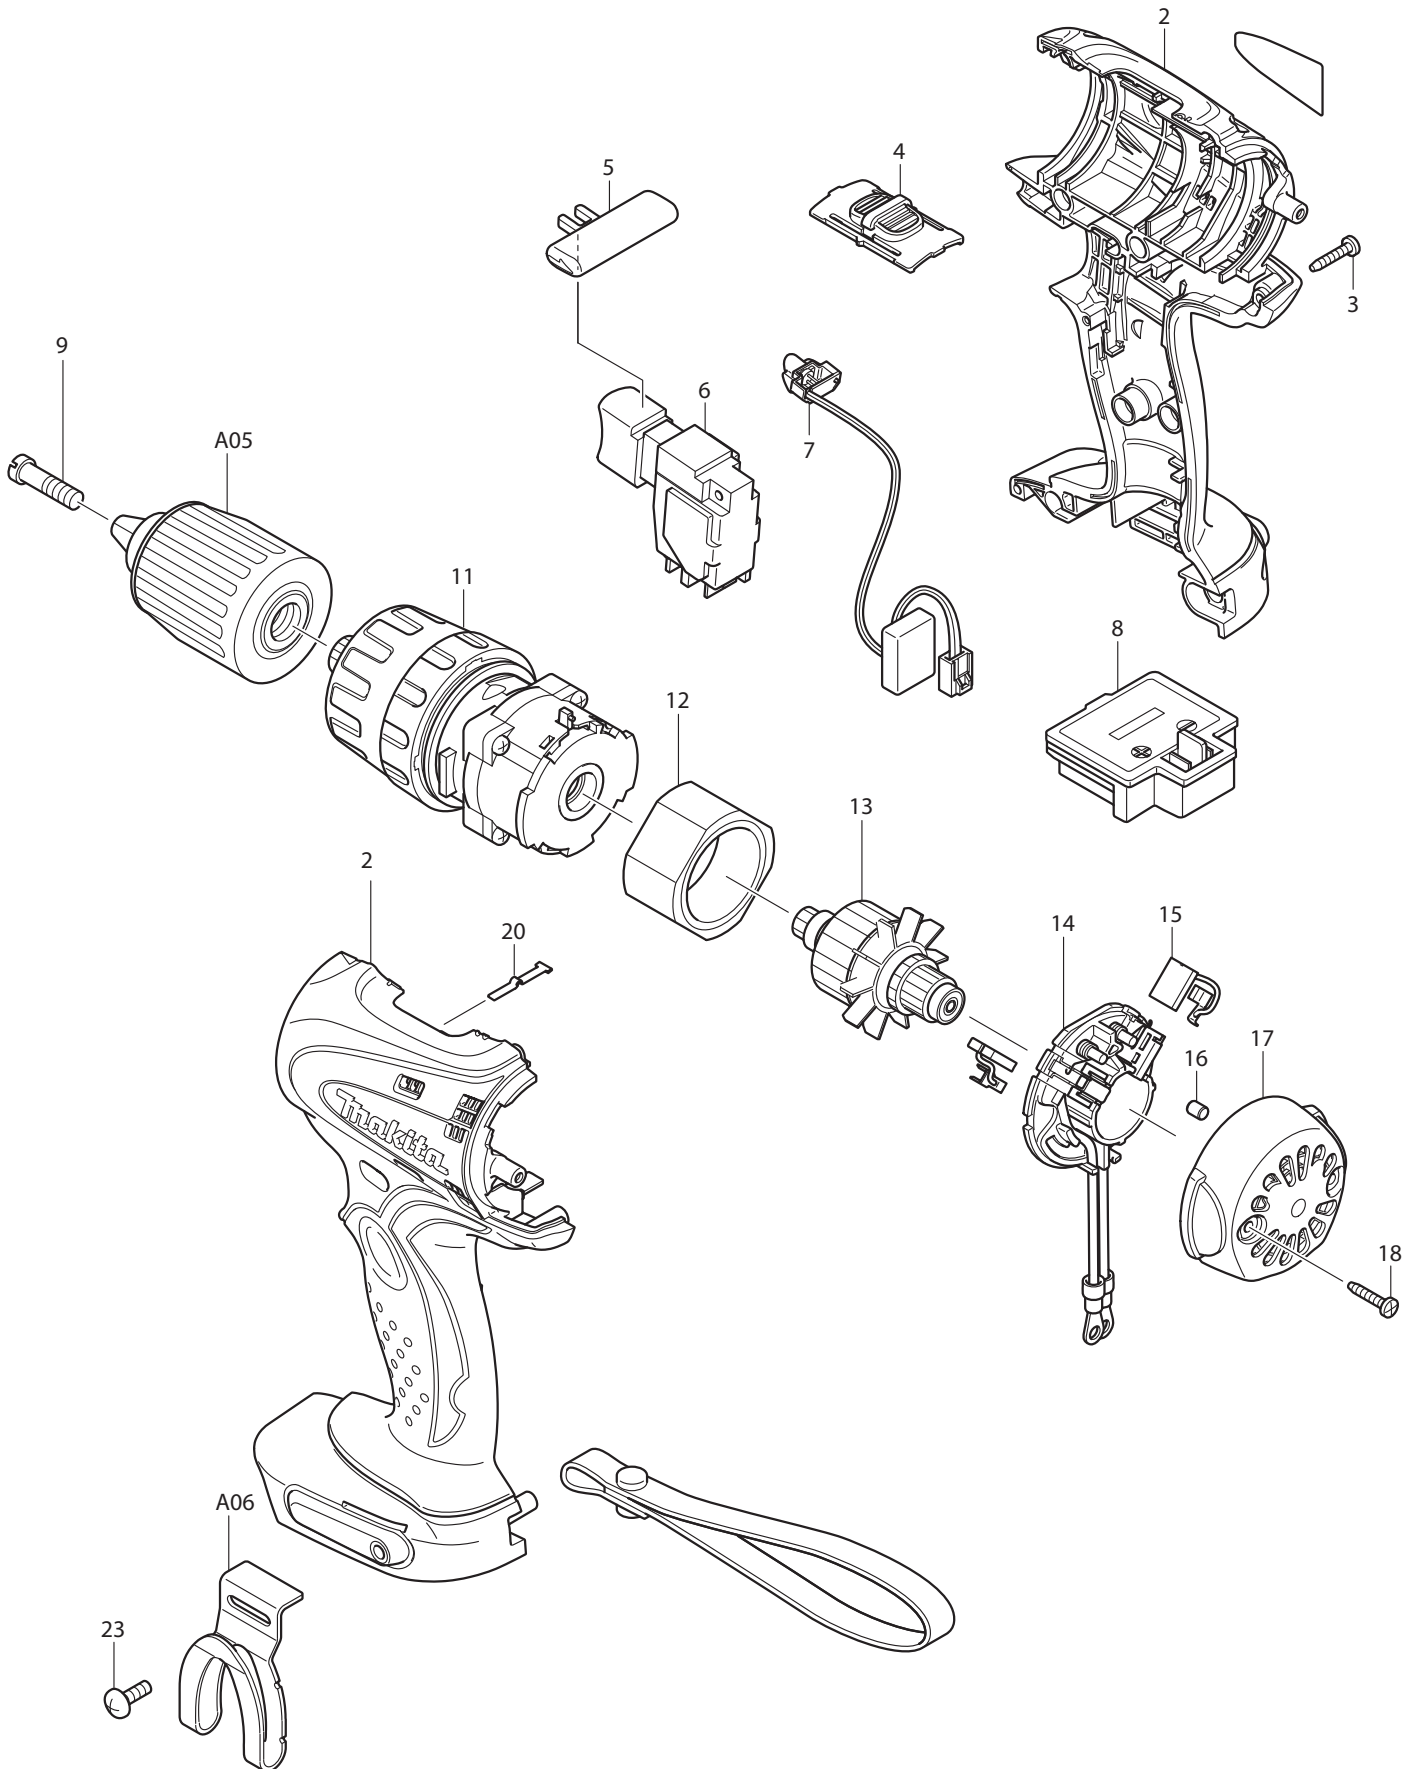

14.4V PERCUSSION DRIVER DRILL

Item No	Type	Ref	Part No	Description	Qty	Unit
2	1		188000-1	HOUSING SET - N/L/A	1	SET
	2		188266-3	HOUSING SET	1	SET
3			266130-9	TAPPING SCREW BIND PT 3X16	9	PC.
4			125310-5	SPEED CHANGE LEVER ASS'Y	1	PC.
		INC.	231433-0	COMPRESSION SPRING 4	2	PC.
5			419041-9	F/R CHANGE LEVER	1	PC.
6			650569-0	SWITCH TG553FSB-3	1	PC.
7			631631-0	LIGHT CIRCUIT	1	PC.
8			643811-6	TERMINAL	1	PC.
9	1		251464-3	* - FLAT HEAD SCREW M6X22	1	PC.
	2		251472-4	* - FLAT HEAD SCREW M6X26	1	PC.
11			125311-3	GEAR ASS'Y	1	PC.
12			638423-8	YOKE UNIT	1	PC.
13			619161-1	ARMATURE	1	PC.
14			638424-6	BRUSH HOLDER COMPLETE	1	PC.
		INC.	231696-8	TORSION SPRING R	1	PC.
		INC.	231697-6	TORSION SPRING L	1	PC.
15	1		194159-4	CARBON BRUSH CB-436 2PC/SET, W/O ORIGIN - N/L/A	1	SET
	2		194427-5	CARBON BRUSH CB-440 2PC/SET, W/O ORIGIN	1	SET
	3		195021-6	CARBON BRUSH CB-440 2PC/SET, W/ ORIGIN	1	SET
	4		195021-6	CARBON BRUSH CB-440 2PC/SET, W/ ORIGIN	1	SET
16			263032-0	RUBBER PIN 4	2	PC.
17			418981-8	REAR COVER	1	PC.
18			266130-9	TAPPING SCREW BIND PT 3X16	2	PC.
20			232182-2	LEAF SPRING	1	PC.
23			251314-2	+ SCREW M4X12 (FOR HOOK)	1	PC.
ACCESSORIES		- See catalogue or visit www.makita.ca for optional accessory -				
A01	1		DC18SC	DC18SC CHARGER	1	PC.
	2		DC18RA	CHARGER DC18RA	1	PC.
	3		DC18RC	CHARGER DC18RC	1	PC.
A02	1		194066-1	14.4V LI-ION BATTERY BL1430	1	PC.
A03			784203-1	PHILLIPS BIT 2-65	1	PC.
A04			824753-5	PLASTIC CARRYING CASE	1	PC.
		INC.	324207-7	SHAFT	1	PC.
		INC.	413098-2	PLATE	4	PC.
		INC.	417724-5	LATCH	2	PC.
		INC.	419215-2A	PLASTIC CASE LID, TAB TYPE	1	PC.
		INC.	419216-0	HANDLE	1	PC.
A04	2		141205-4	PLASTIC CARRYING COMPLETE	1	PC.
		INC.	324207-7	SHAFT	1	PC.
		INC.	413098-2	PLATE	4	PC.
		INC.	417724-5	LATCH	2	PC.
		INC.	419215-2A	PLASTIC CASE LID, TAB TYPE	1	PC.
		INC.	419216-0	HANDLE	1	PC.
A05	1		763188-4	* KEYLESS DRILL CHUCK 13 - N/L/A	1	PC.
	2		763193-1	* 1/2" KEYLESS DRILL CHUCK	1	PC.
A06	1		324553-8	HOOK - N/L/A	1	PC.
	2		324705-1	HOOK F/ BL1430, BL1830	1	PC.
	3		346449-3	HOOK F/ BL1430, BL1830	1	PC.
A07			450128-8	BATTERY COVER	1	PC.